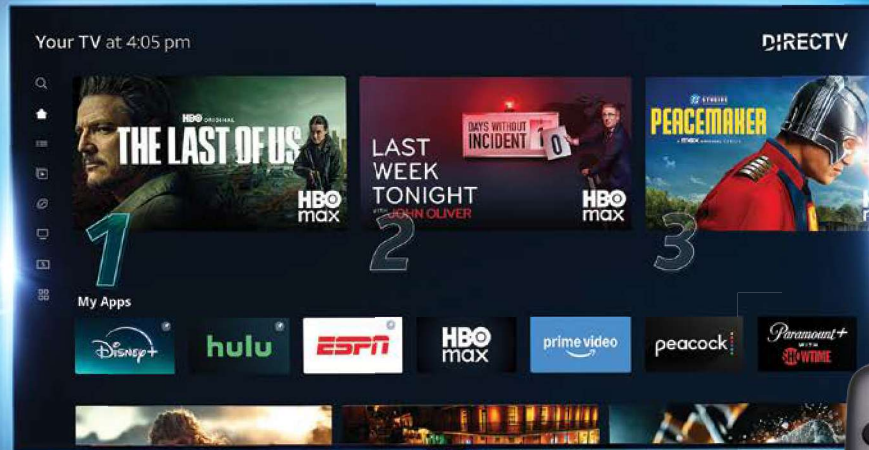

DIRECTV

Perfectly Paired: High-Speed Internet & Premium Entertainment

Stream DIRECTV over your internet of choice — no satellite dish required.

Sign up and sign in. Download the DIRECTV app and start watching instantly.

Easily access live TV and thousands of streaming apps like Netflix, HBO Max, Prime Video, and more, with just a click of a button.

Req's internet-connected Gemini device and separate paid subscriptions for 3rd party apps.

FAST & EASY SELF-INSTALL—Sign up and sign in. Download the DIRECTV App and start watching instantly.

GET 4 MONTHS OF SPOTIFY PREMIUM ON US!

Listen to the music you love, ad-free

New approved DIRECTV resid. customers new to Spotify Premium only. Offer applies to Spotify Premium Individual. Spotify Premium at no charge for first 4 months; auto-renews monthly after 4-mo. trial at then-prevailing rate (currently \$11.99/mo.) unless canceled at spotify.com. Limited eligibility. T&Cs apply. www.spotify.com/us/legal/paid-subscription-terms/.